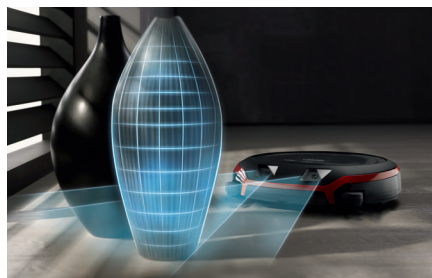

## Scout RX2 robot vacuum cleaner

#### Additional

- Remote Control
- Furniture Protection Technology
- 2-Year Warranty

Mobile Control

3D Smart Navigation

Quattro Cleaning System

AirClean Plus Filter

MODEL OVERVIEW
Scout RX2
Color: Autumn Red
Filter: Pleated Airclean Filter
Item Number: 41LQL000USA
EAN Number: 4002515834411
Dimensions: 3.3" high, 14" diameter
Weight: 7 lbs